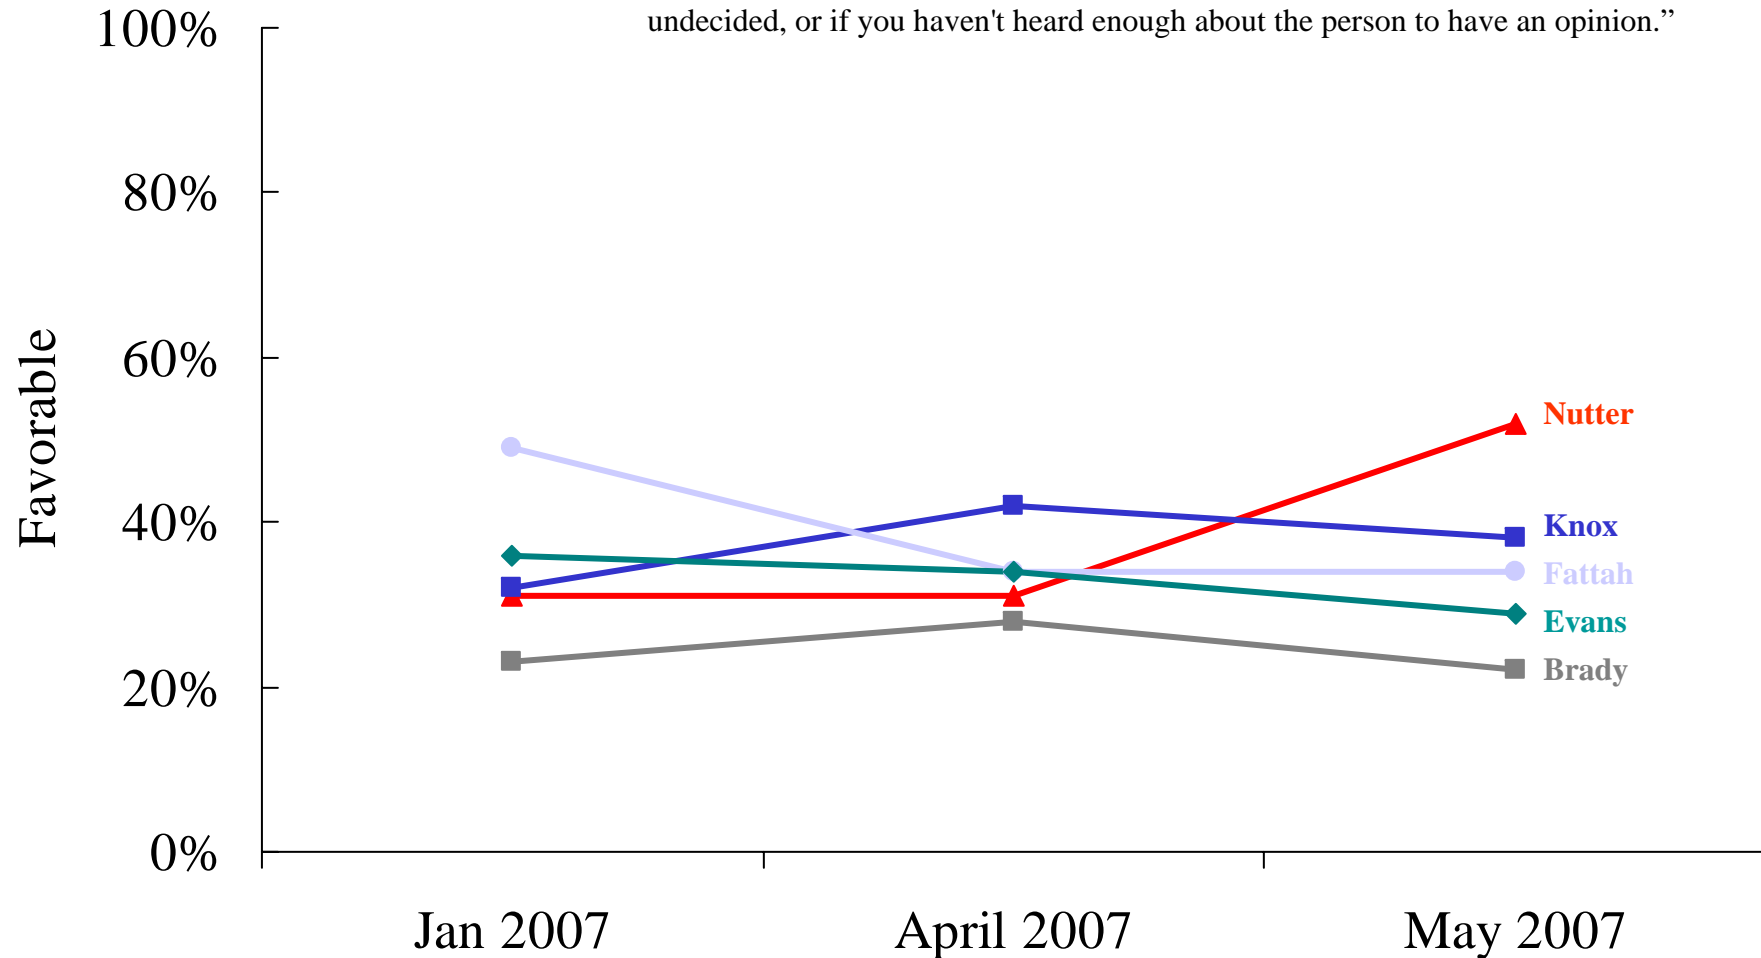

2007 Democratic Mayoral Primary Preference, Time Series

“If the DEMOCRATIC primary election for Philadelphia's mayor were being held today and the candidates were..., who would you vote for?”

2007 Democratic Mayoral Favorability Ratings, Time Series

“Please let me know if your opinion of the person is favorable, not favorable, undecided, or if you haven't heard enough about the person to have an opinion.”

2007 Democratic Mayoral Television Advertising Recall, Time Series