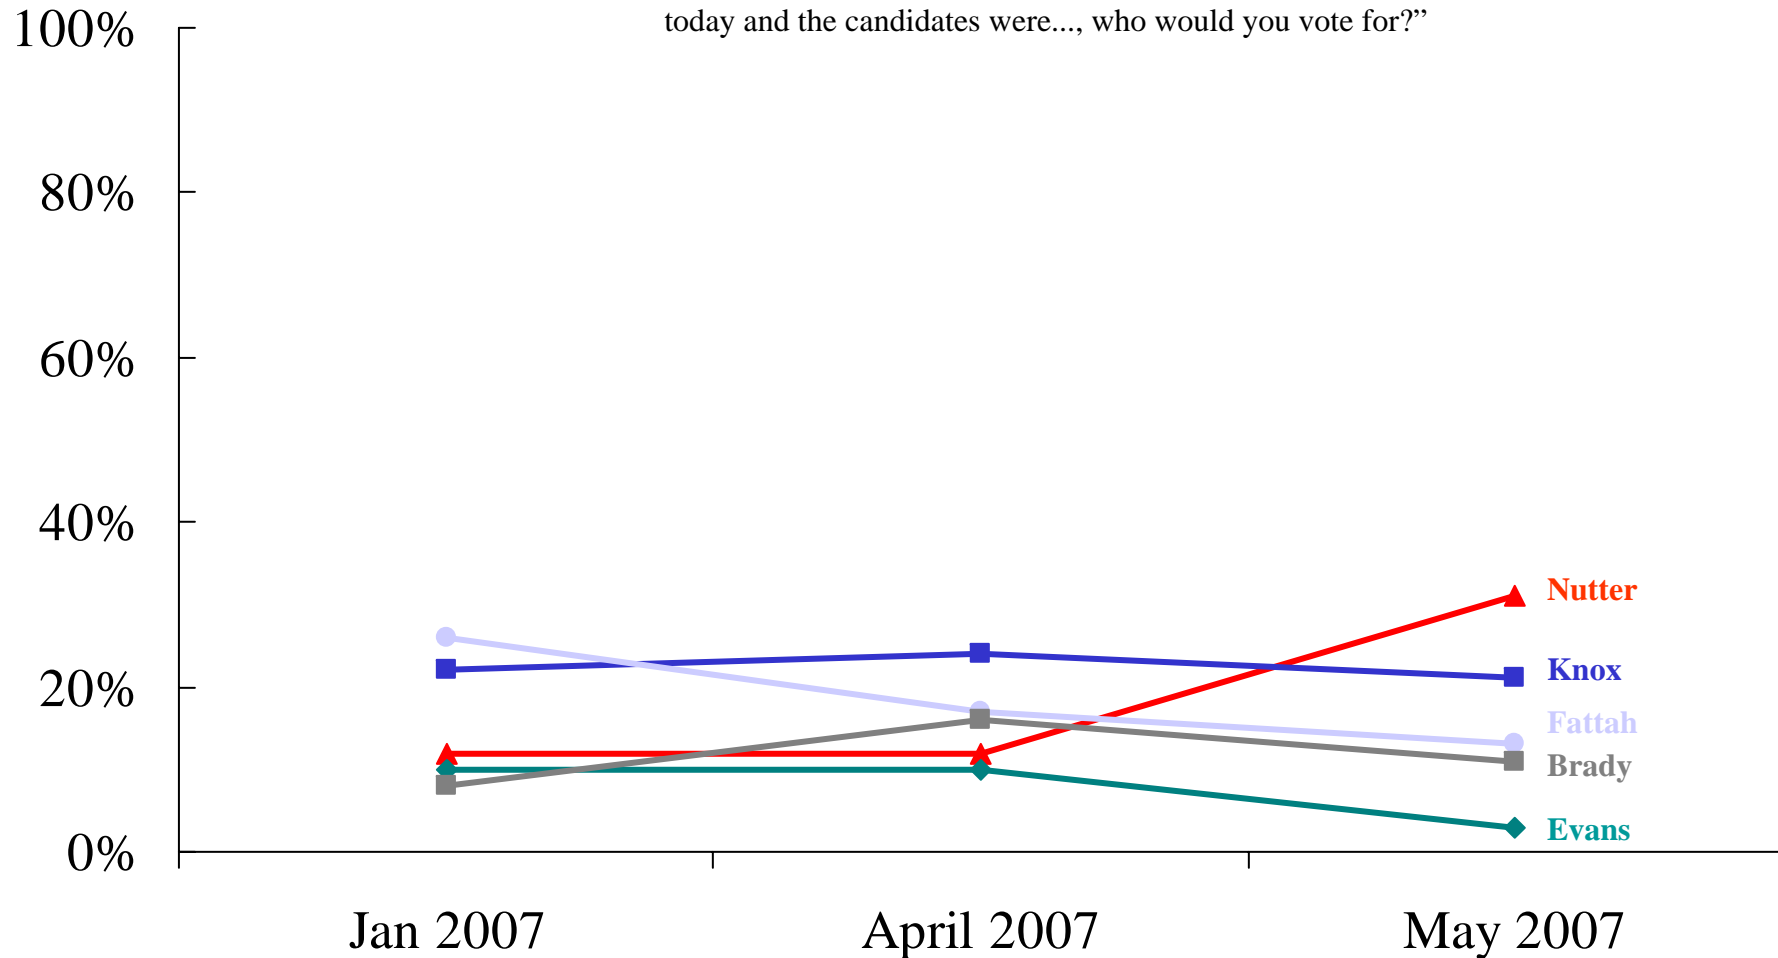

2007 Democratic Mayoral Primary Preference, Time Series

“If the DEMOCRATIC primary election for Philadelphia's mayor were being held today and the candidates were..., who would you vote for?”

2007 Democratic Mayoral Favorability Ratings, Time Series